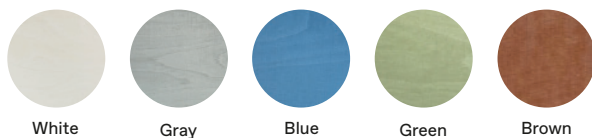

Luminosity: 300 lumen
Light colour: Warm white
The LED light can be tilted so that you can adjust the direction of the light as needed.

BELLA Material

- Birch Plywood, oiled

- 3-layer panel Spruce/Stone pine

- Birch Plywood, lacquered

- Birch Plywood with HPL coating

- More information

BELLA Detail view & frontal view

BELLA Dimensions